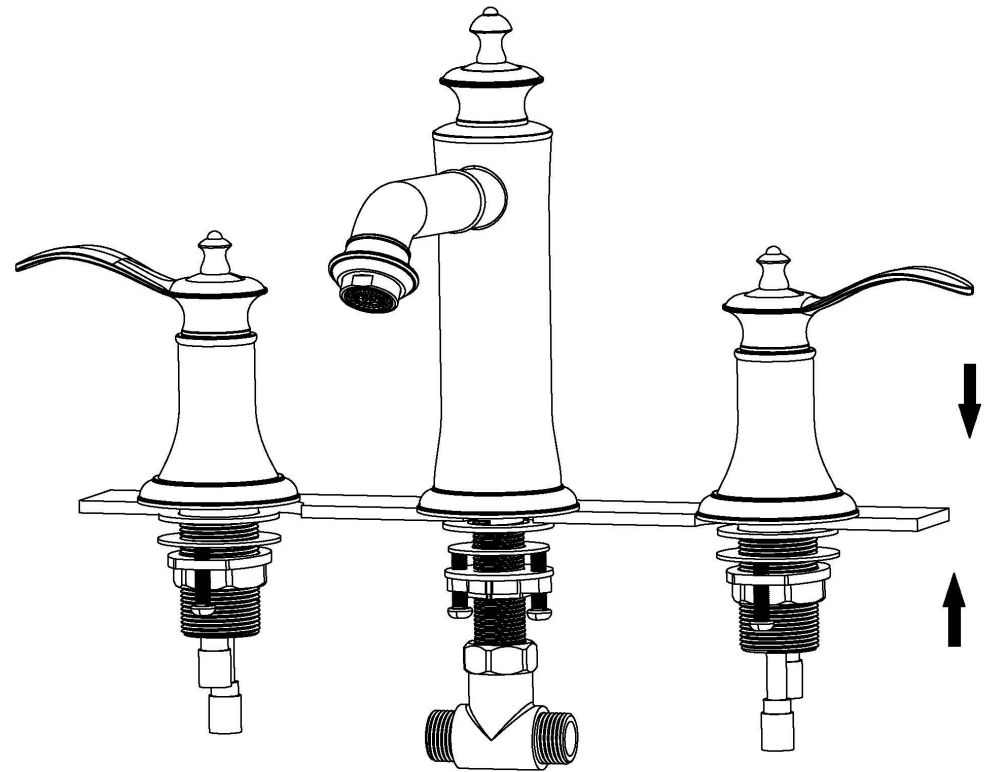

Karran®

INSTALLATION GUIDE

Vineyard

Models: KBF474C
 KBF474MB
 KBF474ORB
 KBF474SS

1 - Faucet Handles	2	6 - Screws	4
2 - O-Ring	3	7 - Faucet Body	1
3 - Rubber Washer	2	8 - Rubber Washer	1
4 - Metal Washer	2	9 - Metal Washer	1
5 - Mounting Hardware	2	10 - Mounting Hardware	2
		11 - T-Connector	1

2

3

4

5

6

1 - Cap	9 - Rubber Washer	17 - Base
2 - Screw	10 - Metal Washer	18 - Rubber Washer
3 - Handle	11 - Mounting Hardware	19 - Metal Washer
4 - Flange	12 - Screws	20 - Mounting Hardware
5 - Cartridge	13 - Faucet Body	21 - T-Connector
6 - Handle Base	14 - Washer	22 - Water Lines
7 - Base	15 - Aerator	23 - Water Lines
8 - O-Ring	16 - Aerator Cover	