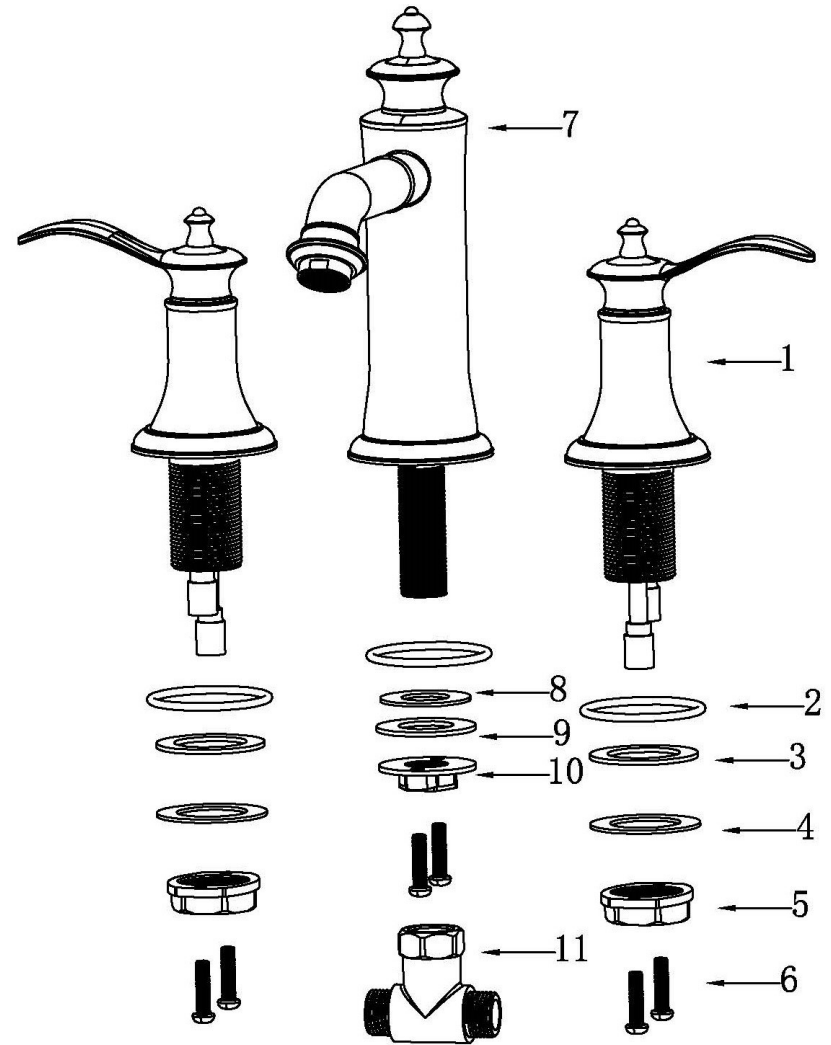

Karran®

INSTALLATION GUIDE

Vineyard

Models: KBF474C
 KBF474MB
 KBF474ORB
 KBF474SS

1 - Faucet Handles	2	6 - Screws	4
2 - O-Ring	3	7 - Faucet Body	1
3 - Rubber Washer	2	8 - Rubber Washer	1
4 - Metal Washer	2	9 - Metal Washer	1
5 - Mounting Hardware	2	10 - Mounting Hardware	2
		11 - T-Connector	1

2

3

4

5

6

1 - Cap	9 - Rubber Washer	17 - Base
2 - Screw	10 - Metal Washer	18 - Rubber Washer
3 - Handle	11 - Mounting Hardware	19 - Metal Washer
4 - Flange	12 - Screws	20 - Mounting Hardware
5 - Cartridge	13 - Faucet Body	21 - T-Connector
6 - Handle Base	14 - Washer	22 - Water Lines
7 - Base	15 - Aerator	23 - Water Lines
8 - O-Ring	16 - Aerator Cover	