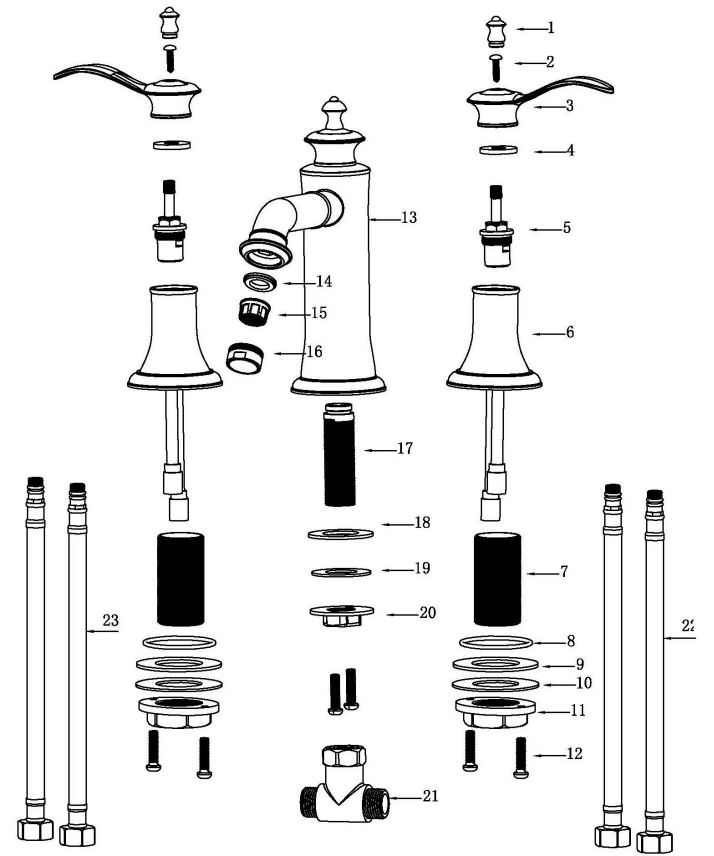

Karran®

INSTALLATION GUIDE

Vineyard

Models: KBF474C
 KBF474MB
 KBF474ORB
 KBF474SS

1 - Faucet Handles	2	6 - Screws	4
2 - O-Ring	3	7 - Faucet Body	1
3 - Rubber Washer	2	8 - Rubber Washer	1
4 - Metal Washer	2	9 - Metal Washer	1
5 - Mounting Hardware	2	10 - Mounting Hardware	2
		11 - T-Connector	1

2

3

4

5

6

1 - Cap	9 - Rubber Washer	17 - Base
2 - Screw	10 - Metal Washer	18 - Rubber Washer
3 - Handle	11 - Mounting Hardware	19 - Metal Washer
4 - Flange	12 - Screws	20 - Mounting Hardware
5 - Cartridge	13 - Faucet Body	21 - T-Connector
6 - Handle Base	14 - Washer	22 - Water Lines
7 - Base	15 - Aerator	23 - Water Lines
8 - O-Ring	16 - Aerator Cover	