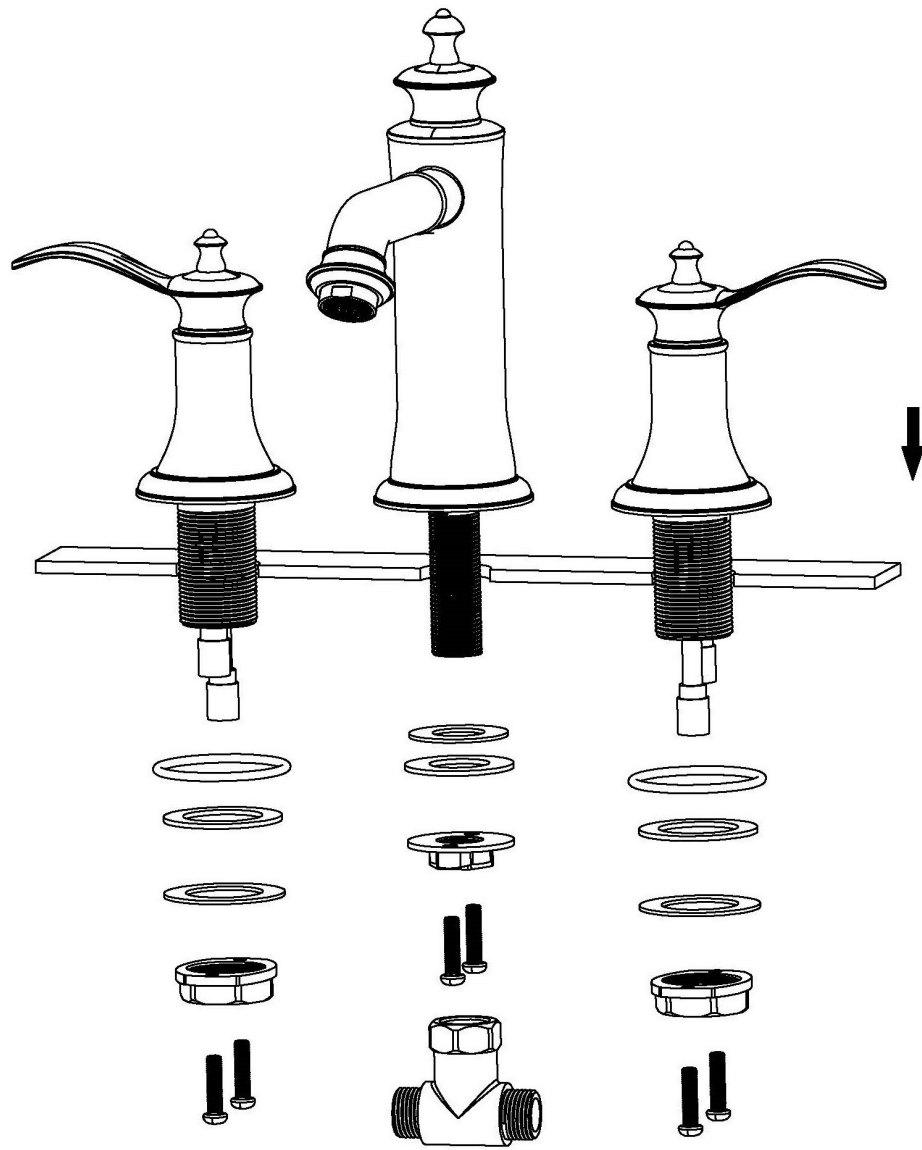

Karran®

INSTALLATION GUIDE

Vineyard

Models: KBF474C
 KBF474MB
 KBF474ORB
 KBF474SS

1 - Faucet Handles	2	6 - Screws	4
2 - O-Ring	3	7 - Faucet Body	1
3 - Rubber Washer	2	8 - Rubber Washer	1
4 - Metal Washer	2	9 - Metal Washer	1
5 - Mounting Hardware	2	10 - Mounting Hardware	2
		11 - T-Connector	1

2

3

4

5

6

1 - Cap	9 - Rubber Washer	17 - Base
2 - Screw	10 - Metal Washer	18 - Rubber Washer
3 - Handle	11 - Mounting Hardware	19 - Metal Washer
4 - Flange	12 - Screws	20 - Mounting Hardware
5 - Cartridge	13 - Faucet Body	21 - T-Connector
6 - Handle Base	14 - Washer	22 - Water Lines
7 - Base	15 - Aerator	23 - Water Lines
8 - O-Ring	16 - Aerator Cover	