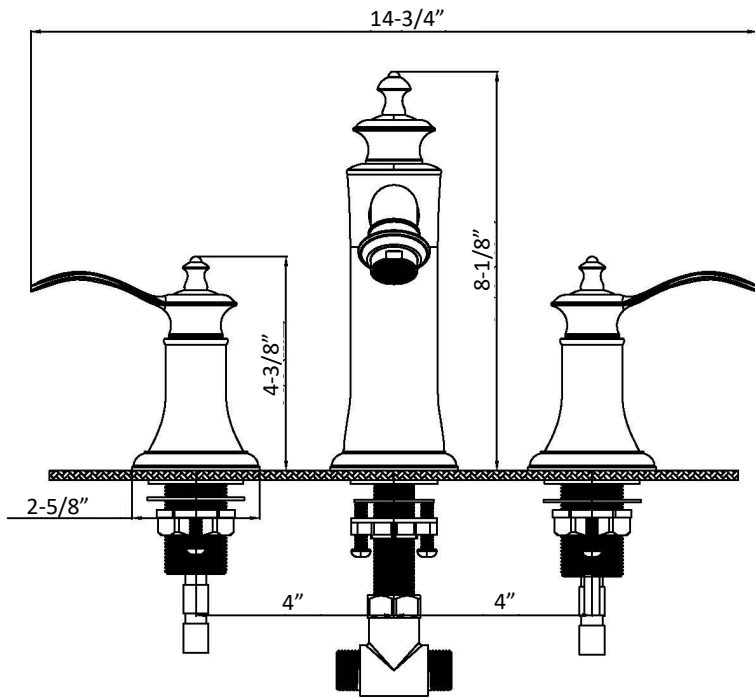

Karran®

INSTALLATION GUIDE

Vineyard

Models: KBF474C
 KBF474MB
 KBF474ORB
 KBF474SS

1 - Faucet Handles	2	6 - Screws	4
2 - O-Ring	3	7 - Faucet Body	1
3 - Rubber Washer	2	8 - Rubber Washer	1
4 - Metal Washer	2	9 - Metal Washer	1
5 - Mounting Hardware	2	10 - Mounting Hardware	2
		11 - T-Connector	1

2

3

4

5

6

1 - Cap	9 - Rubber Washer	17 - Base
2 - Screw	10 - Metal Washer	18 - Rubber Washer
3 - Handle	11 - Mounting Hardware	19 - Metal Washer
4 - Flange	12 - Screws	20 - Mounting Hardware
5 - Cartridge	13 - Faucet Body	21 - T-Connector
6 - Handle Base	14 - Washer	22 - Water Lines
7 - Base	15 - Aerator	23 - Water Lines
8 - O-Ring	16 - Aerator Cover	