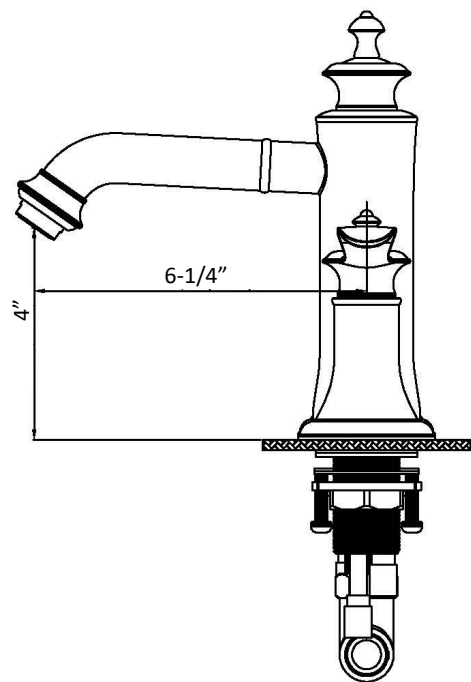

Karran®

INSTALLATION GUIDE

Vineyard

Models: KBF474C
 KBF474MB
 KBF474ORB
 KBF474SS

1 - Faucet Handles	2	6 - Screws	4
2 - O-Ring	3	7 - Faucet Body	1
3 - Rubber Washer	2	8 - Rubber Washer	1
4 - Metal Washer	2	9 - Metal Washer	1
5 - Mounting Hardware	2	10 - Mounting Hardware	2
		11 - T-Connector	1

2

3

4

5

6

1 - Cap	9 - Rubber Washer	17 - Base
2 - Screw	10 - Metal Washer	18 - Rubber Washer
3 - Handle	11 - Mounting Hardware	19 - Metal Washer
4 - Flange	12 - Screws	20 - Mounting Hardware
5 - Cartridge	13 - Faucet Body	21 - T-Connector
6 - Handle Base	14 - Washer	22 - Water Lines
7 - Base	15 - Aerator	23 - Water Lines
8 - O-Ring	16 - Aerator Cover	