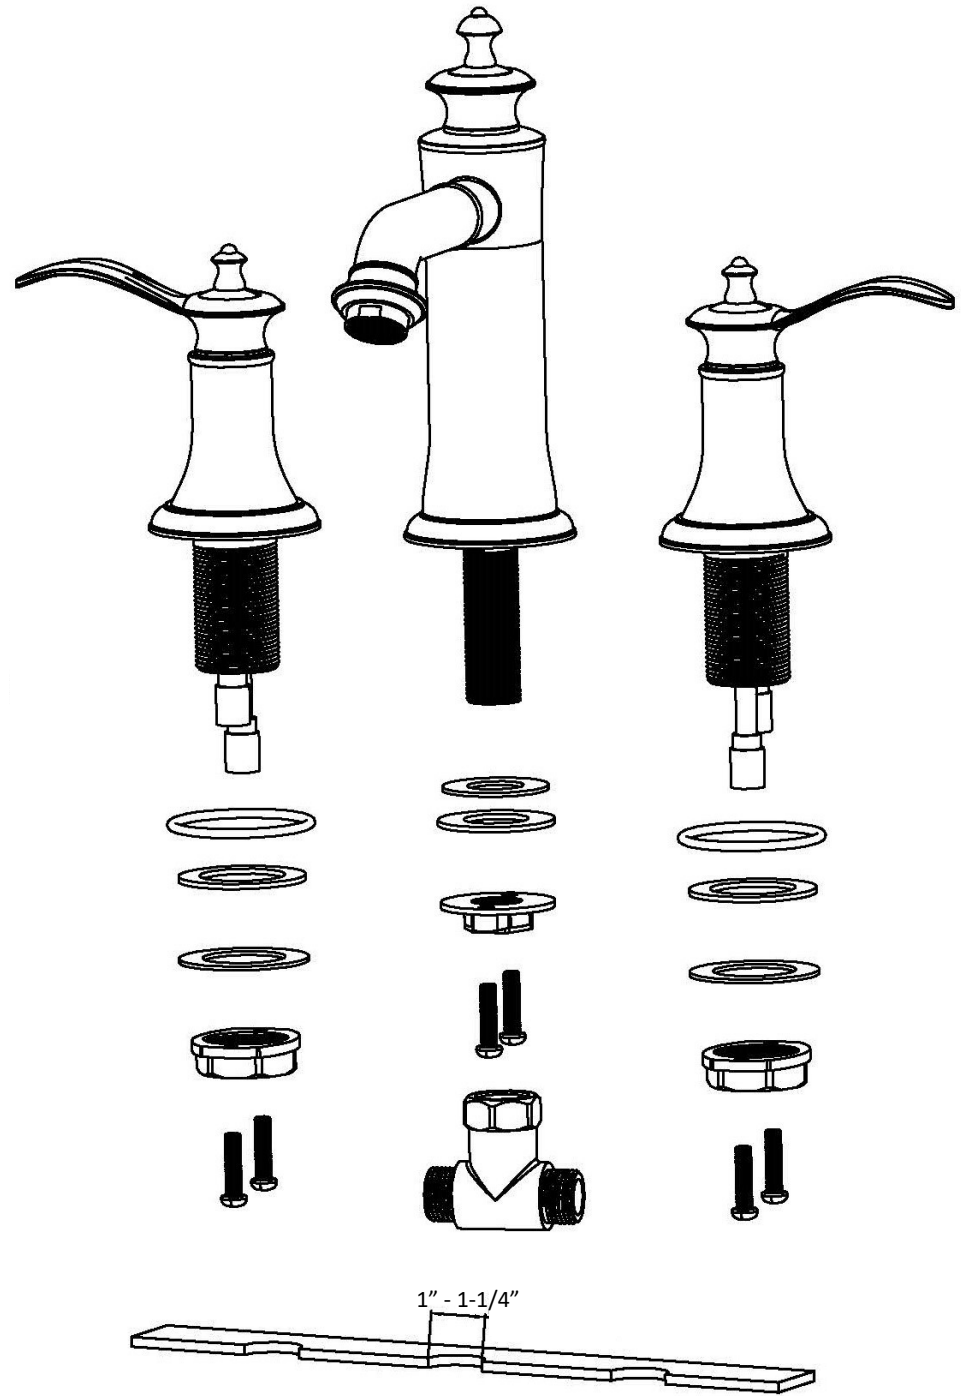

Karran®

INSTALLATION GUIDE

Vineyard

Models: KBF474C
 KBF474MB
 KBF474ORB
 KBF474SS

1 - Faucet Handles	2	6 - Screws	4
2 - O-Ring	3	7 - Faucet Body	1
3 - Rubber Washer	2	8 - Rubber Washer	1
4 - Metal Washer	2	9 - Metal Washer	1
5 - Mounting Hardware	2	10 - Mounting Hardware	2
		11 - T-Connector	1

2

3

4

5

6

1 - Cap	9 - Rubber Washer	17 - Base
2 - Screw	10 - Metal Washer	18 - Rubber Washer
3 - Handle	11 - Mounting Hardware	19 - Metal Washer
4 - Flange	12 - Screws	20 - Mounting Hardware
5 - Cartridge	13 - Faucet Body	21 - T-Connector
6 - Handle Base	14 - Washer	22 - Water Lines
7 - Base	15 - Aerator	23 - Water Lines
8 - O-Ring	16 - Aerator Cover	