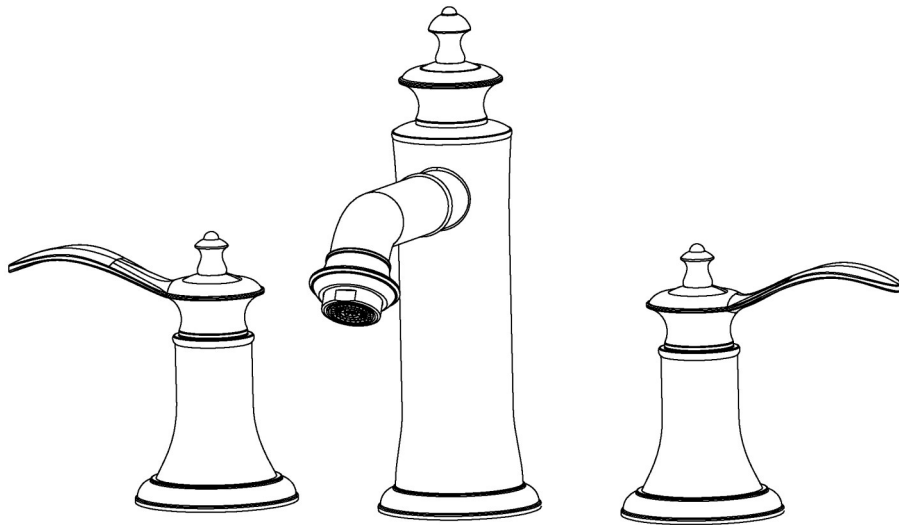

Karran®

INSTALLATION GUIDE

Vineyard

Models: KBF474C
 KBF474MB
 KBF474ORB
 KBF474SS

1 - Faucet Handles	2	6 - Screws	4
2 - O-Ring	3	7 - Faucet Body	1
3 - Rubber Washer	2	8 - Rubber Washer	1
4 - Metal Washer	2	9 - Metal Washer	1
5 - Mounting Hardware	2	10 - Mounting Hardware	2
		11 - T-Connector	1

2

3

4

5

6

1 - Cap	9 - Rubber Washer	17 - Base
2 - Screw	10 - Metal Washer	18 - Rubber Washer
3 - Handle	11 - Mounting Hardware	19 - Metal Washer
4 - Flange	12 - Screws	20 - Mounting Hardware
5 - Cartridge	13 - Faucet Body	21 - T-Connector
6 - Handle Base	14 - Washer	22 - Water Lines
7 - Base	15 - Aerator	23 - Water Lines
8 - O-Ring	16 - Aerator Cover	